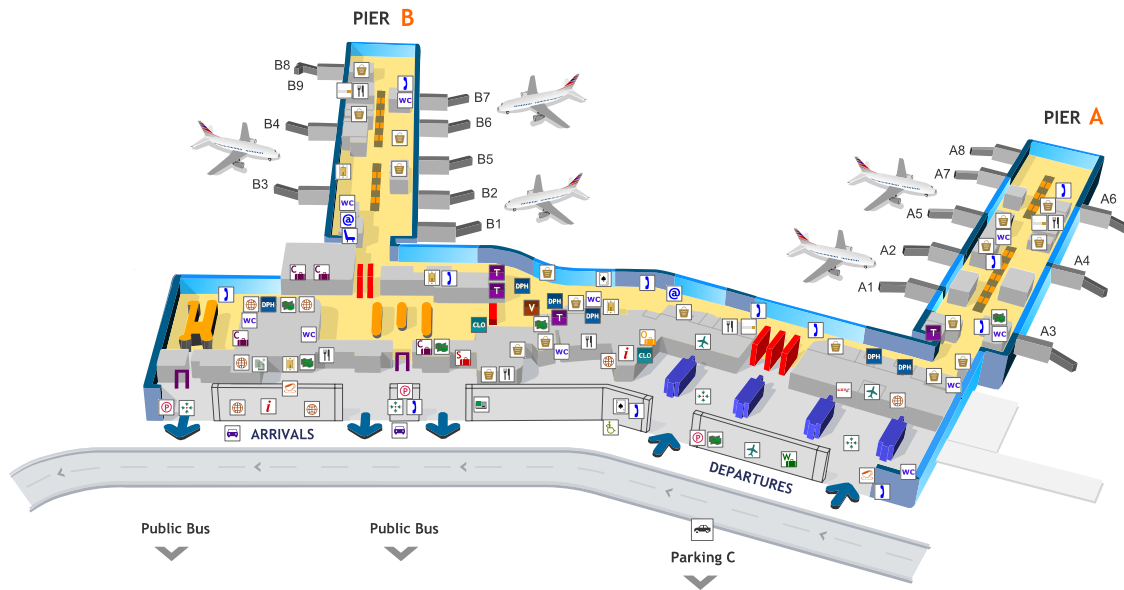

Prague Ruzyně Airport

Terminal North

Public area	Information	Shopping centers	Meeting point	Transport to downtown	Restaurants
Transit area	Baggage claim	Copy	Casino	Lounges	Internet
Conveyor belts	Baggage storage	Airline agencies	Elevator	Closet	Parking cards
Passport control	Oversized baggage	Travel agencies	Soft drink machine	Telephone	Parking for disabled
Check-in counters	Baggage wrapping	Tax refund	Smoking area	ATM machines	Bank, exchange
Horizontal escalators	Customs	Visa	Transit check-in	Exit	Rent a car in parking C
					CSA Counter

FLOOR +1

FLOOR 0

FLOOR -1